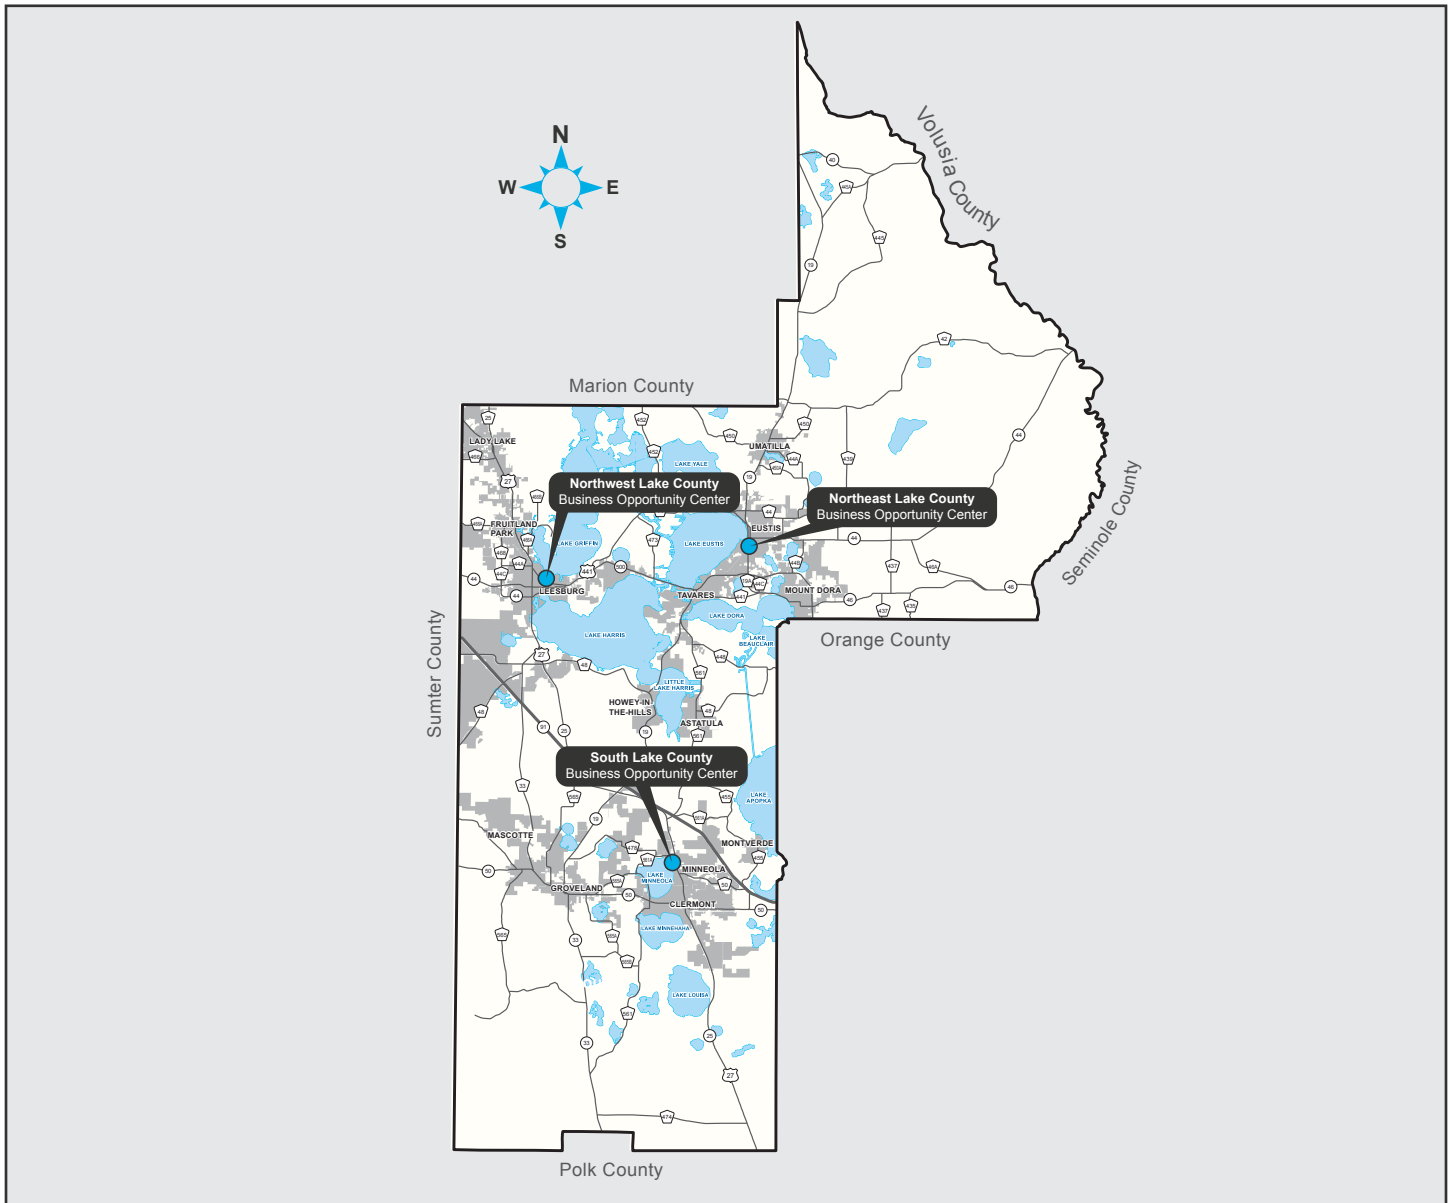

ELEVATE LAKE

Economic Development

Lake County Business Opportunity Centers

Lake County, Florida • Office of Elevate Lake

20763 US Highway 27, Groveland, FL 34736 ■ 352-742-3918 ■ www.businessinlakefl.com